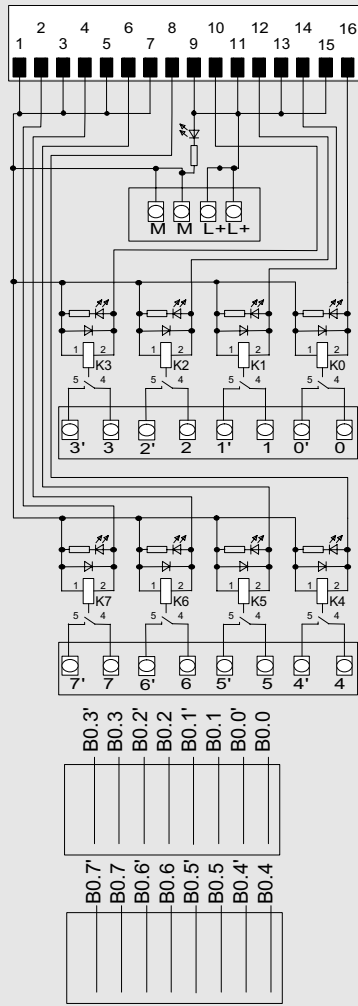

Fully modular connection

Connection modules

Function module

Circuit diagrams

Connection module TPRI

- 8 NO contacts with LEDs, spring connection
6ES7924-0BE10-0BB0 or
- 8 NO contacts with LEDs, screw connection
6ES7924-0BE10-0BA0

Connection module TPRO

- 8 NO contacts with LEDs, spring connection
6ES7924-0BD10-0BB0 or
- 8 NO contacts with LEDs, screw connection
6ES7924-0BD10-0BA0

2