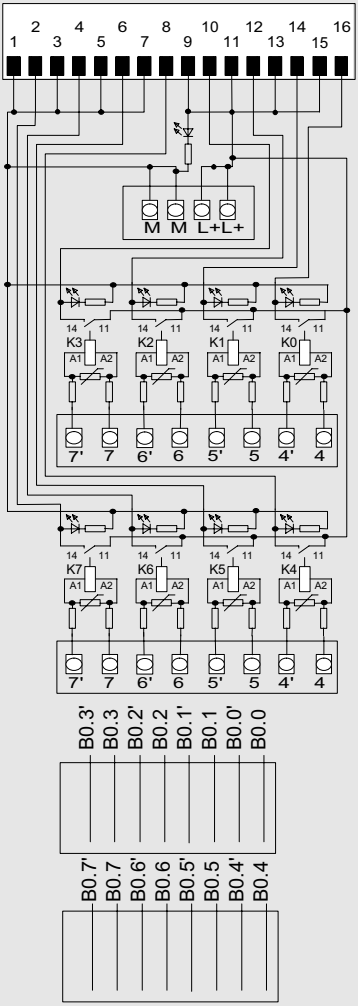

Fully modular connection

Connection modules

Function module

Circuit diagrams

Connection module TPRI

- 8 NO contacts with LEDs, spring connection
6ES7924-0BE10-0BB0 or
- 8 NO contacts with LEDs, screw connection
6ES7924-0BE10-0BA0

Connection module TPRO

- 8 NO contacts with LEDs, spring connection
6ES7924-0BD10-0BB0 or
- 8 NO contacts with LEDs, screw connection
6ES7924-0BD10-0BA0

2