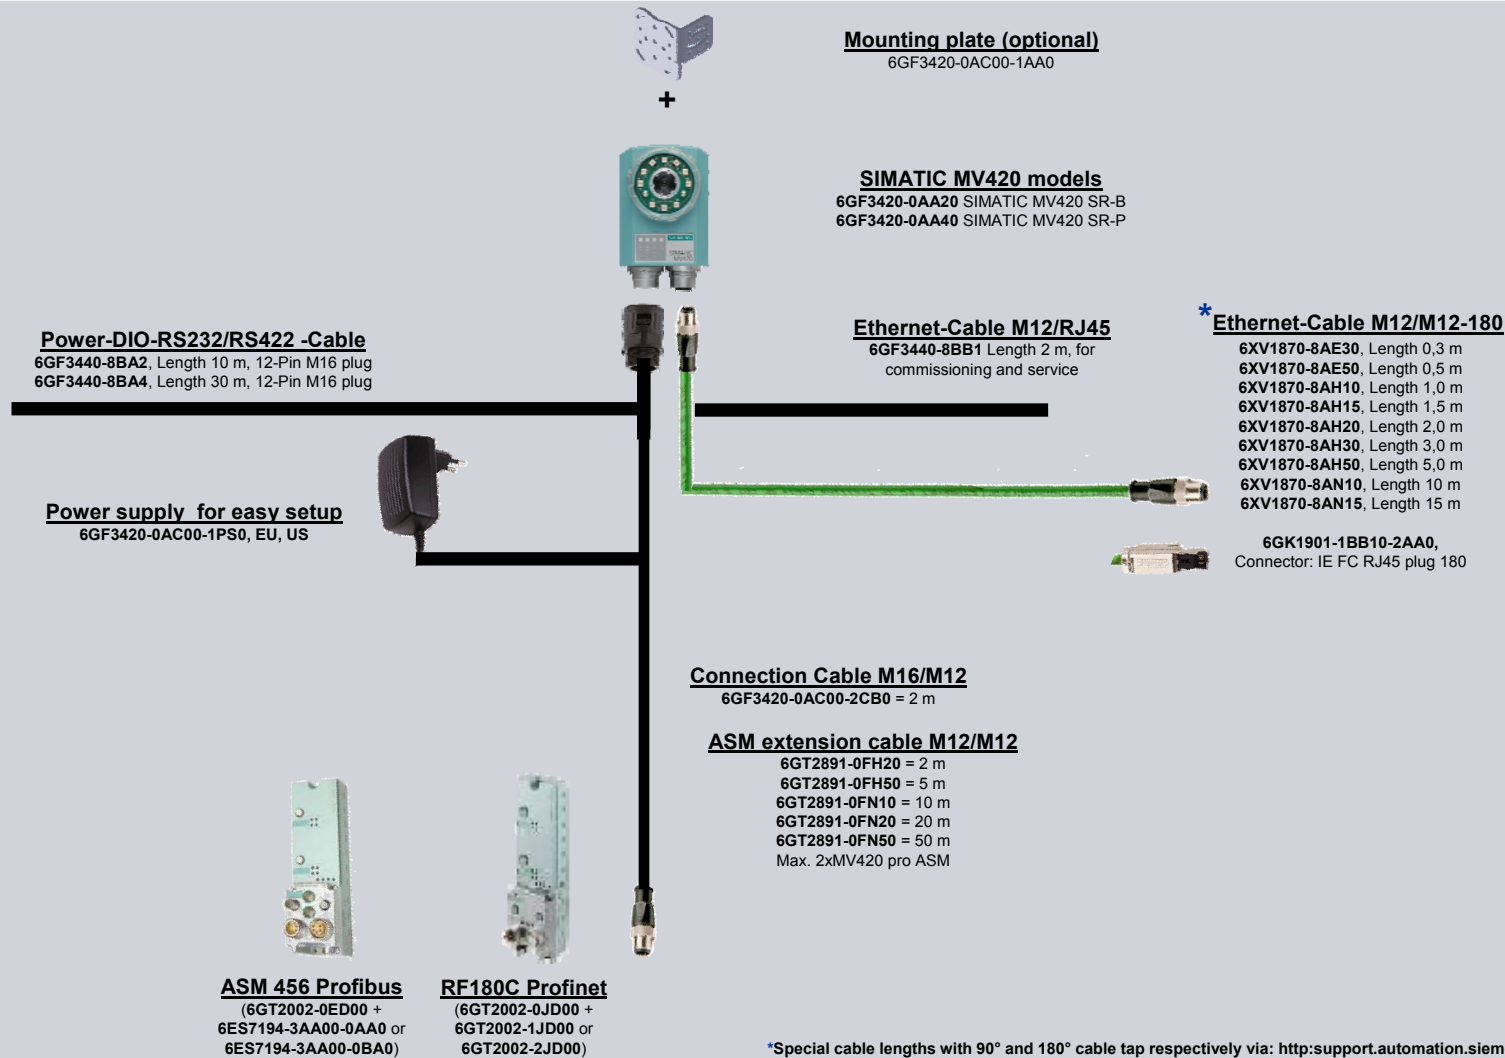

SIEMENS

SIMATIC Sensors

SIMATIC MV420

Configuration guide

Configuration guide MV420 accessories

*Special cable lengths with 90° and 180° cable tap respectively via: <http://support.automation.siemens.com/ww/view/en/26999294>