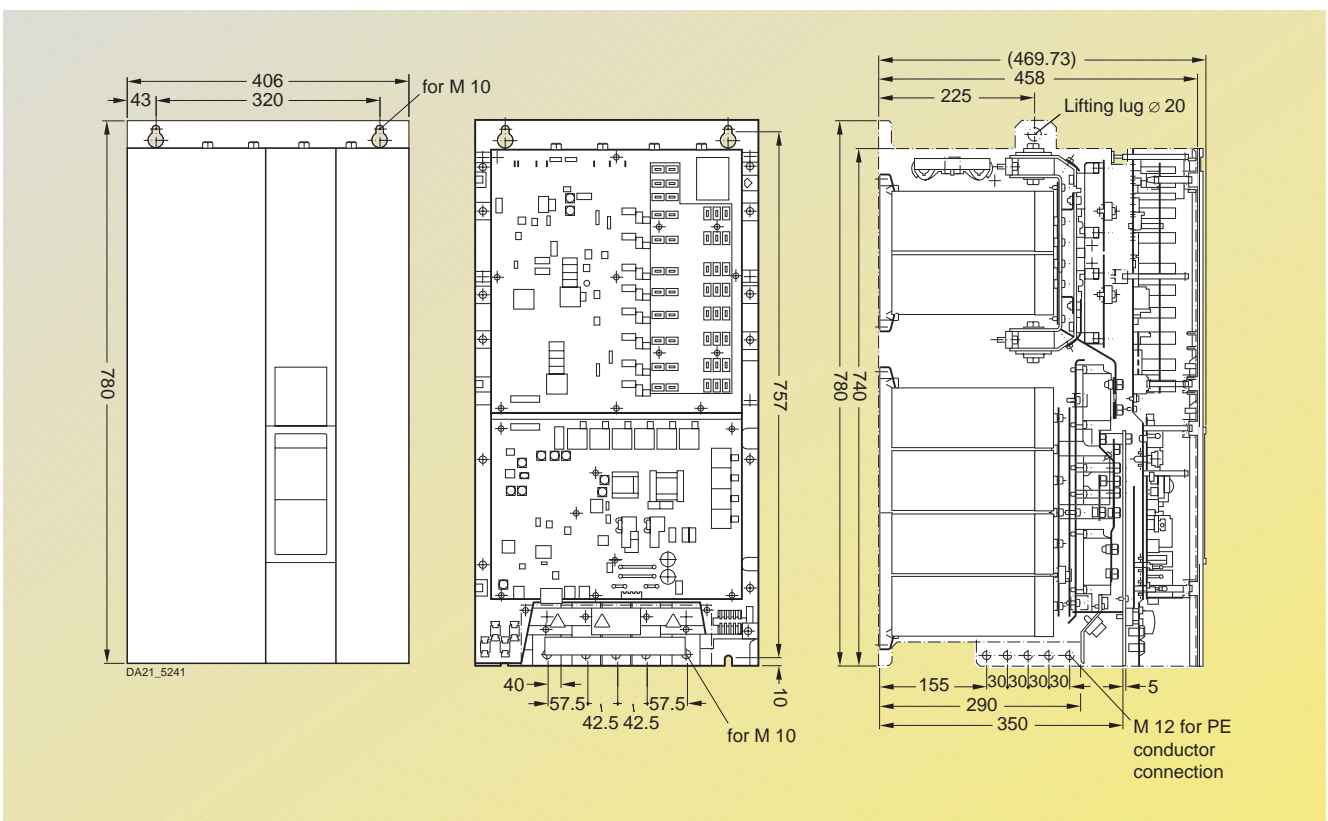

# SIMOREG 6RA70 DC MASTER Dimension Drawings

SIMOREG CCP

600 A, 1000 A, 1200 A

Fig. 9/26

2000 A

Fig. 9/27