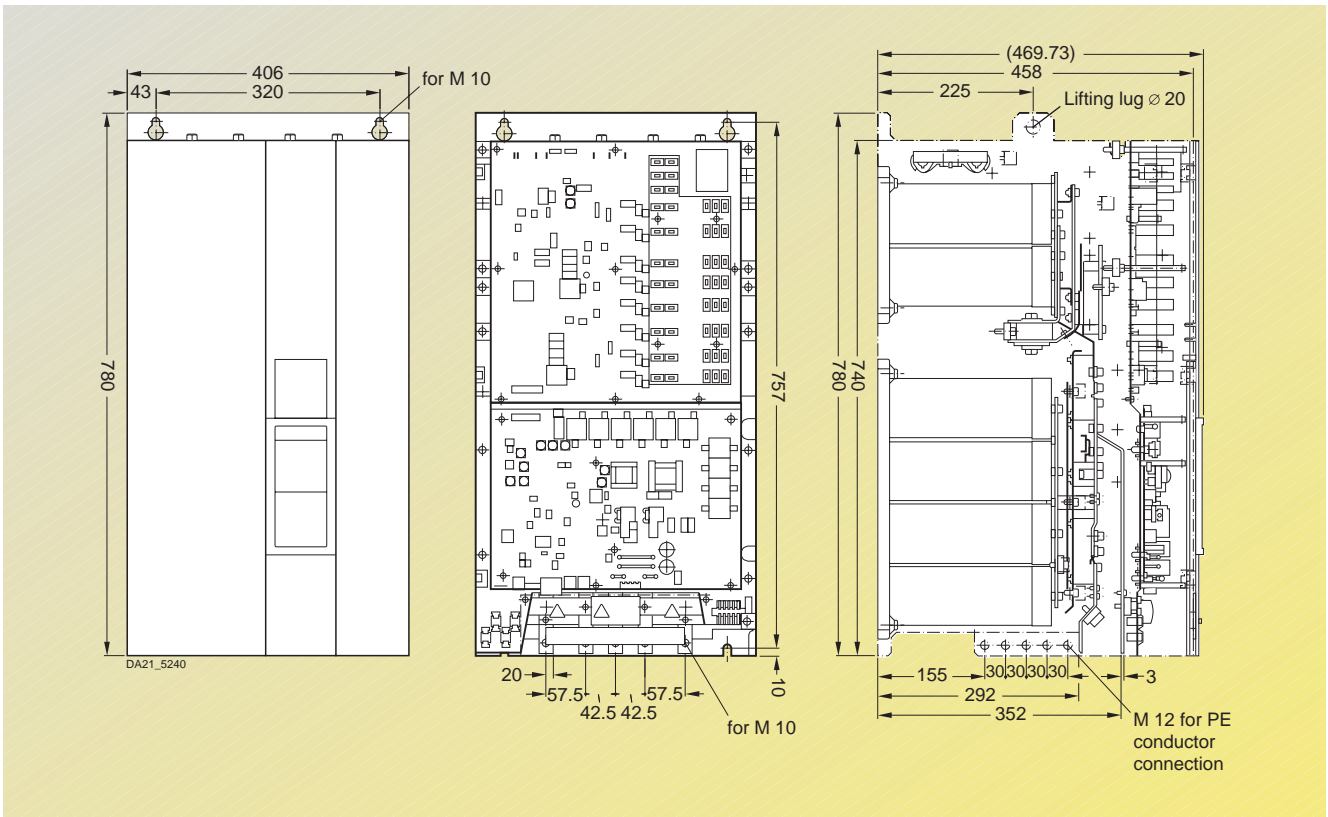

# SIMOREG 6RA70 DC MASTER Dimension Drawings

SIMOREG CCP

600 A, 1000 A, 1200 A

Fig. 9/26

2000 A

Fig. 9/27